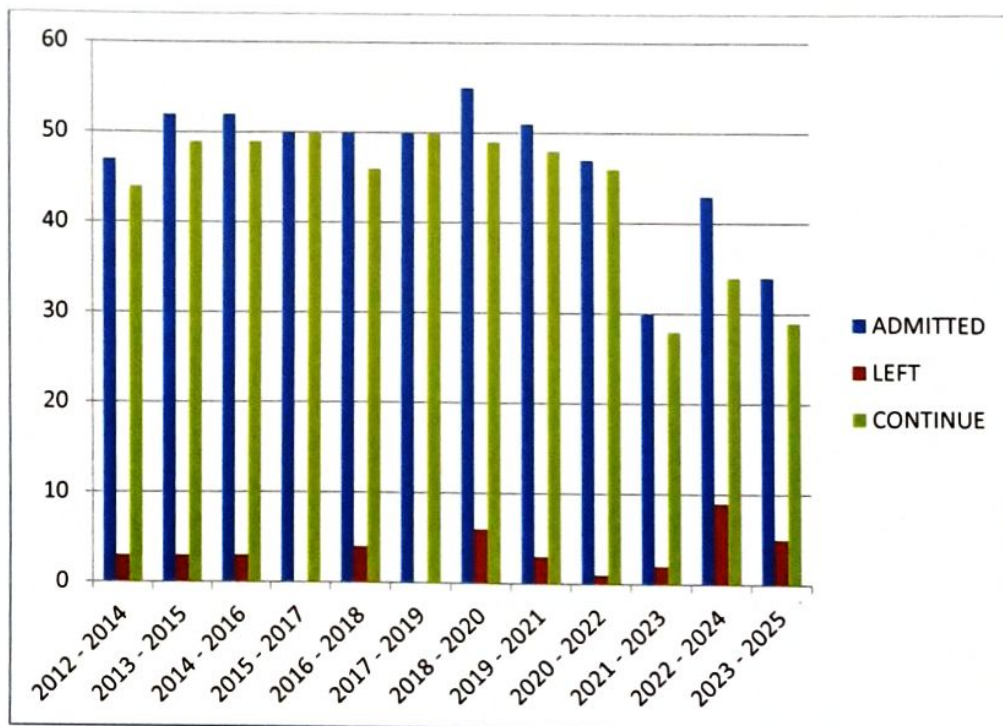

BRAHMO PRIMARY TEACHERS' TRAINING INSTITUTE
211/1, Bidhan Sarani, Kolkata – 700006

COLUMN DIAGRAM OF SESSION WISE ADMITTED STUDENT OF
THE INSTITUTE

SESSION	ADMITTED	LEFT	CONTINUE
2012-2014	54	9	45
2013-2015	52	5	47
2014-2016	60	14	46
2015-2017	57	11	46
2016-2018	58	13	45
2017-2019	48	8	40
2018-2020	56	10	46
2019-2021	45	3	42
2020-2022	48	13	35
2021-2023	46	9	37
2022-2024	36	4	32
2023-2025	37	8	29

CHITTARANJAN TEACHERS' TRAINING INSTITUTE
7, HAZRA ROAD, KOLKATA -7000266

COLUMN DIAGRAM OF SESSION WISE ADMITTED STUDENT OF THE INSTITUTE

SESSION	ADMITTED	LEFT	CONTINUE
2012-2014	50	7	43
2013-2015	50	7	43
2014-2016	50	11	39
2015-2017	49	8	41
2016-2018	48	8	40
2017-2019	42	3	39
2018-2020	49	10	39
2019-2021	43	10	33
2020-2022	44	9	35
2021-2023	38	12	26
2022-2024	32	7	25
2023-2025	28	2	26

LORETO ST. MARY'S R.C.P.T.T.I.

1, CONVENT LANE, KOLKATA-700015

COLUMN DIAGRAM OF SESSION WISE ADMITTED STUDENT OF THE INSTITUTE

SESSION	ADMITTED	LEFT	CONTINUE
2012 - 2014	47	3	44
2013 - 2015	52	3	49
2014 - 2016	52	3	49
2015 - 2017	50	0	50
2016 - 2018	50	4	46
2017 - 2019	50	0	50
2018 - 2020	55	6	49
2019 - 2021	51	3	48
2020 - 2022	47	1	46
2021 - 2023	30	2	28
2022 - 2024	43	9	34
2023 - 2025	34	5	29