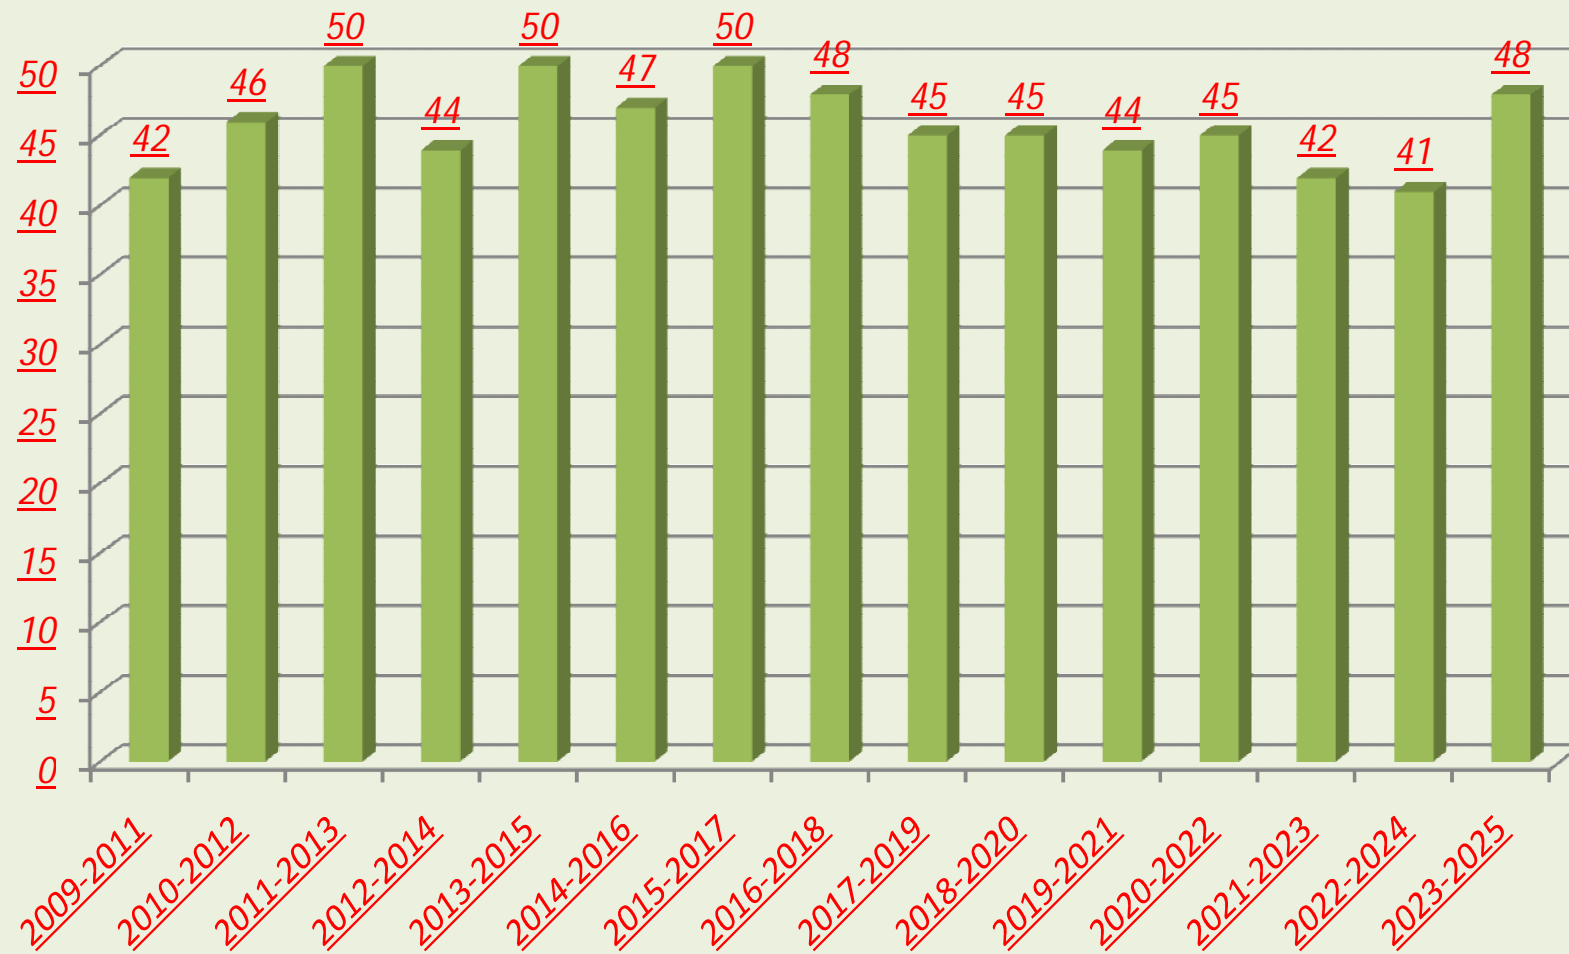

Bar Diagram of Session wise Total Admitted Students of Saroj Nalini Primary Tyeachers' Training Institute

■ SAROJ NALINI P.T.T.I. 23/1,BALLYGUNGE STATION ROAD KOLKATA:700019 TOTAL NUMBER OF ADMITTED STUDENTS

session	no. of students
2012-14	49
2013-15	50
2014-16	44
2015-17	47
2016-18	43
2017-19	41
2018-20	43
2019-21	38
2020-22	38
2021-23	35
2022-24	18
2023-25	23

BAR DIAGRAM OF SESSIONWISE ADMITTED STUDENTS OF UNITED MISSIONARY PTI, KOLKATA.