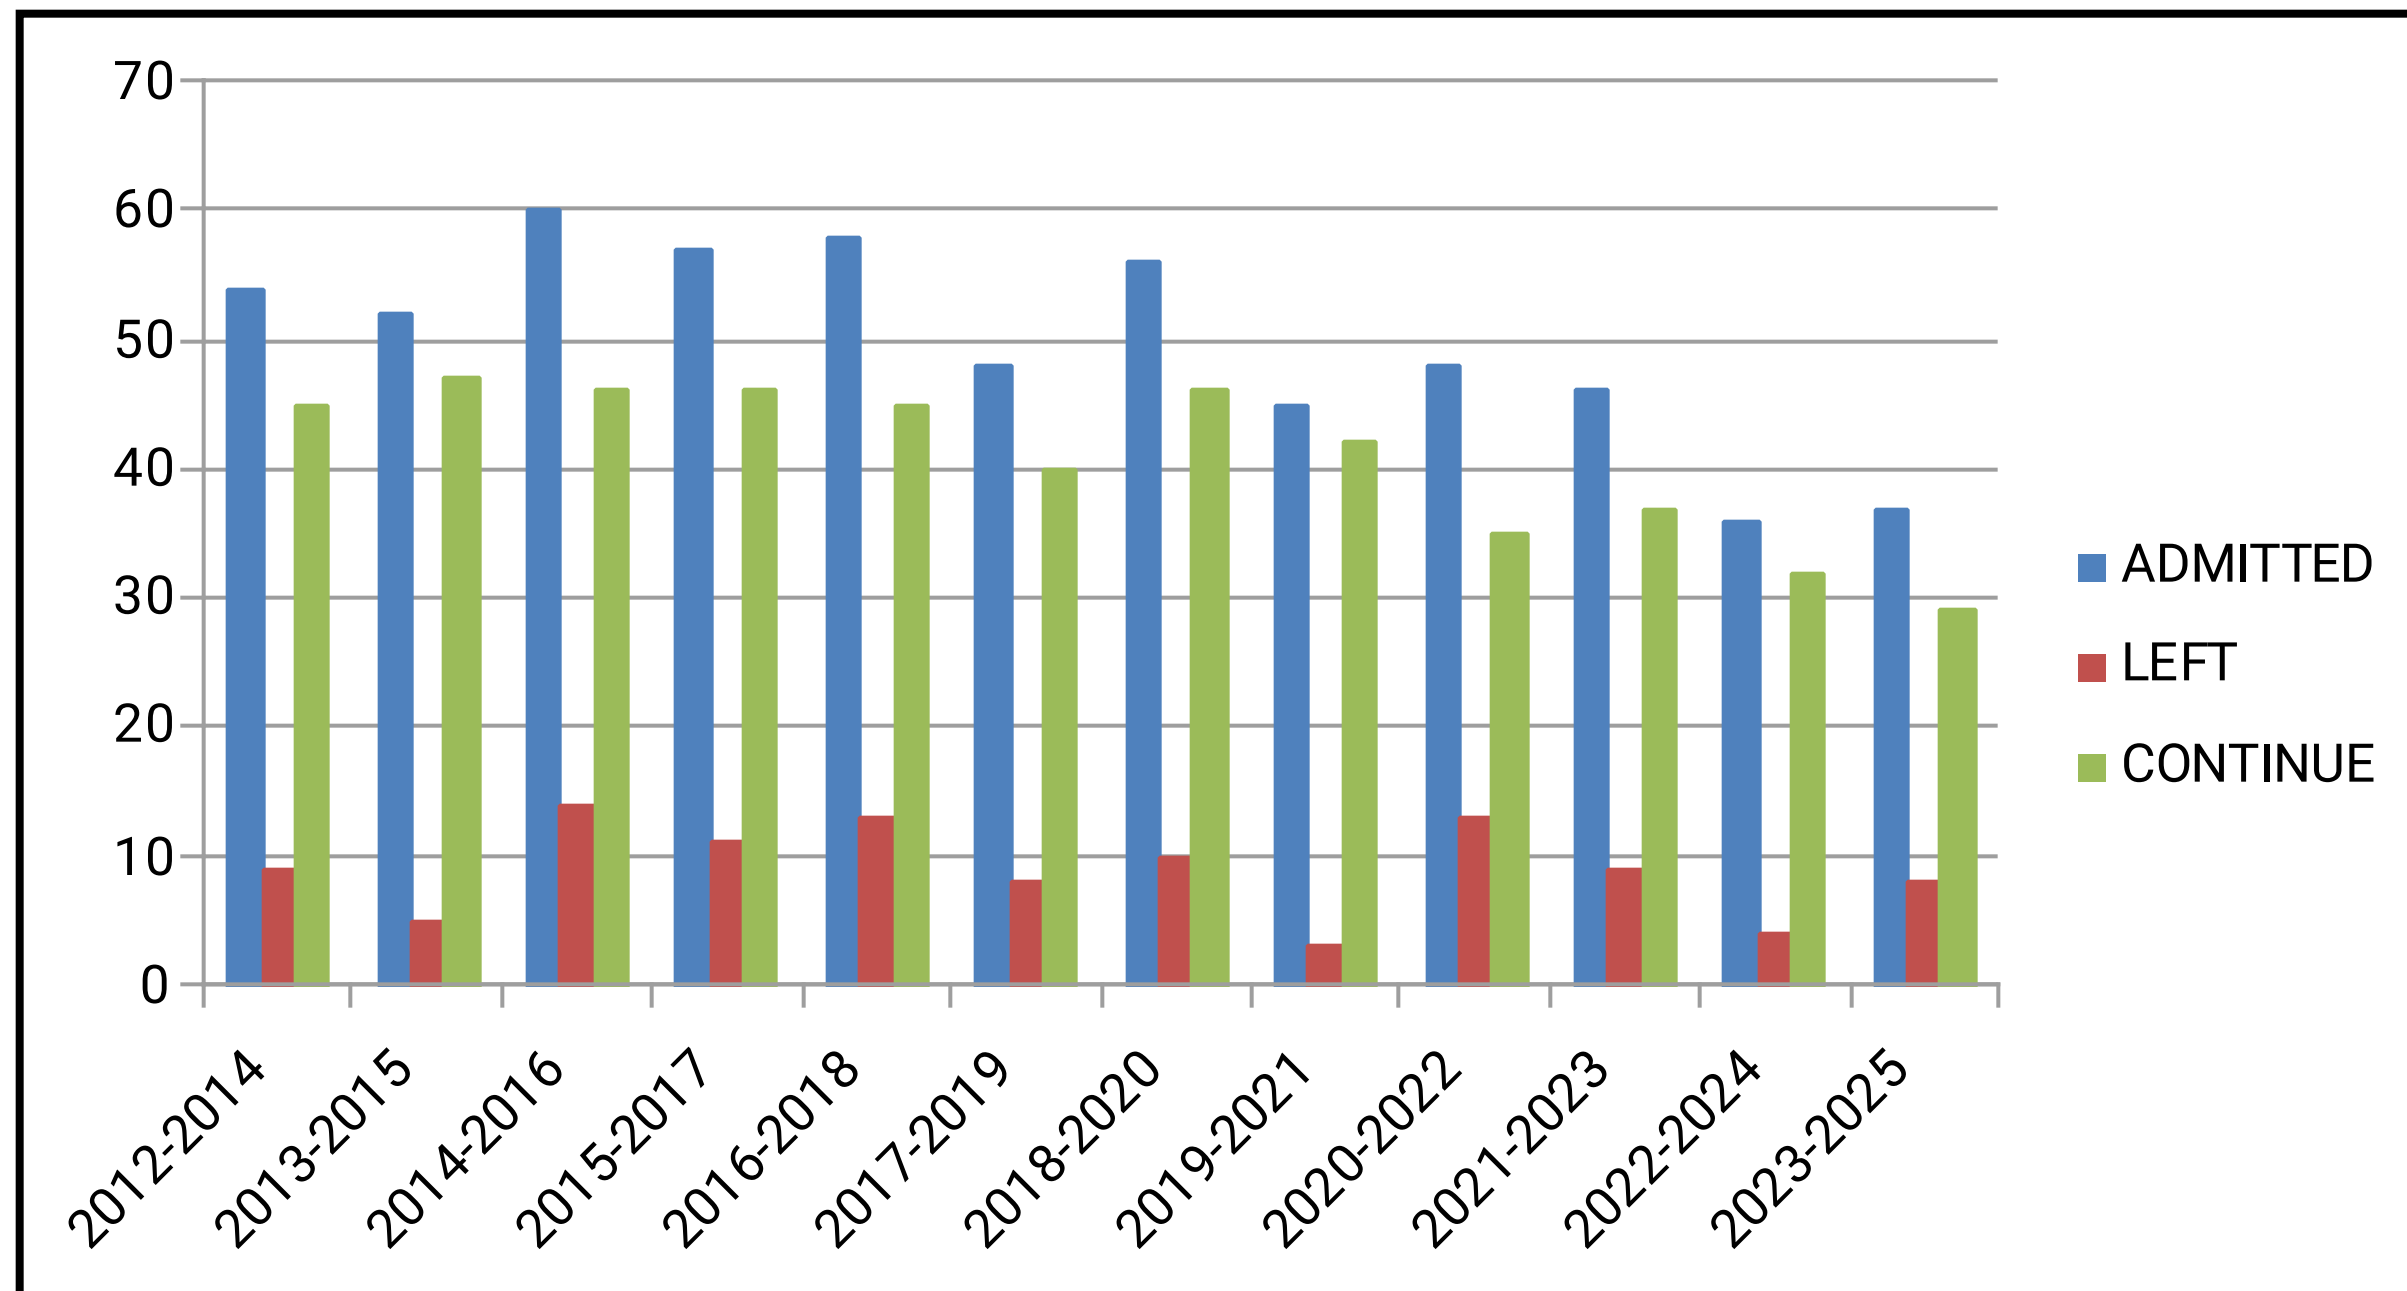

BRAHMO PRIMARY TEACHERS' TRAINING INSTITUTE
211/1, Bidhan Sarani, Kolkata – 700006

COLUMN DIAGRAM OF SESSION WISE ADMITTED STUDENT OF
THE INSTITUTE

SESSION	ADMITTED	LEFT	CONTINUE
2012-2014	54	9	45
2013-2015	52	5	47
2014-2016	60	14	46
2015-2017	57	11	46
2016-2018	58	13	45
2017-2019	48	8	40
2018-2020	56	10	46
2019-2021	45	3	42
2020-2022	48	13	35
2021-2023	46	9	37
2022-2024	36	4	32
2023-2025	37	8	29

CHITTARANJAN TEACHERS' TRAINING INSTITUTE
7, HAZRA ROAD, KOLKATA -7000266

COLUMN DIAGRAM OF SESSION WISE ADMITTED STUDENT OF THE INSTITUTE

SESSION	ADMITTED	LEFT	CONTINUE
2012-2014	50	7	43
2013-2015	50	7	43
2014-2016	50	11	39
2015-2017	49	8	41
2016-2018	48	8	40
2017-2019	42	3	39
2018-2020	49	10	39
2019-2021	43	10	33
2020-2022	44	9	35
2021-2023	38	12	26
2022-2024	32	7	25
2023-2025	28	2	26