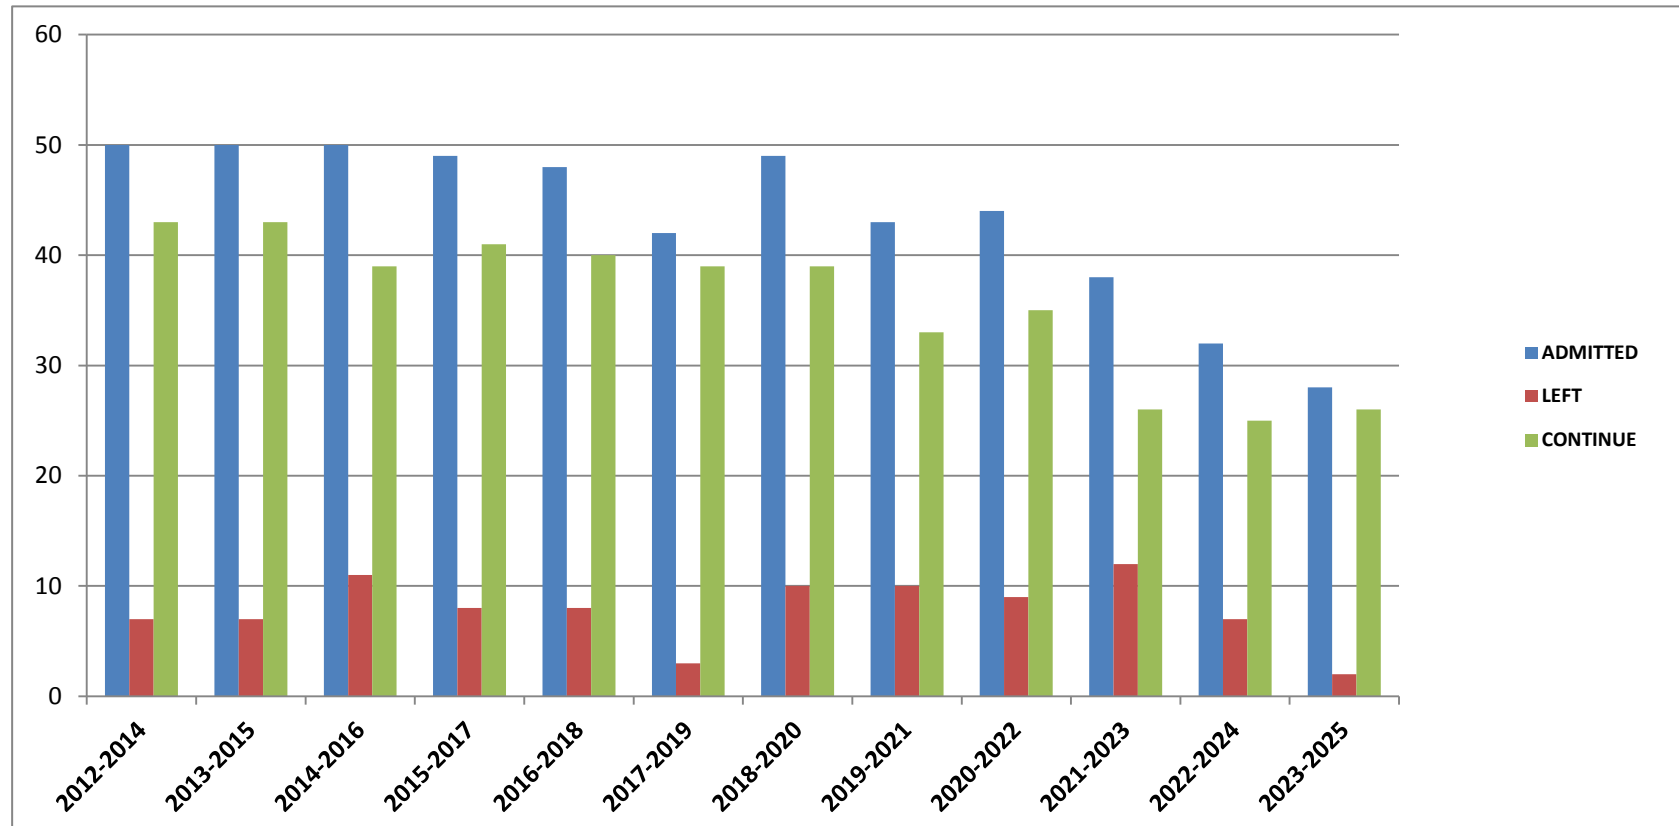

BRAHMO PRIMARY TEACHERS' TRAINING INSTITUTE
211/1, Bidhan Sarani, Kolkata – 700006

COLUMN DIAGRAM OF SESSION WISE ADMITTED STUDENT OF
THE INSTITUTE

SESSION	ADMITTED	LEFT	CONTINUE
2012-2014	54	9	45
2013-2015	52	5	47
2014-2016	60	14	46
2015-2017	57	11	46
2016-2018	58	13	45
2017-2019	48	8	40
2018-2020	56	10	46
2019-2021	45	3	42
2020-2022	48	13	35
2021-2023	46	9	37
2022-2024	36	4	32
2023-2025	37	8	29

CHITTARANJAN TEACHERS' TRAINING INSTITUTE
7, HAZRA ROAD, KOLKATA -7000266

COLUMN DIAGRAM OF SESSION WISE ADMITTED STUDENT OF THE INSTITUTE

SESSION	ADMITTED	LEFT	CONTINUE
2012-2014	50	7	43
2013-2015	50	7	43
2014-2016	50	11	39
2015-2017	49	8	41
2016-2018	48	8	40
2017-2019	42	3	39
2018-2020	49	10	39
2019-2021	43	10	33
2020-2022	44	9	35
2021-2023	38	12	26
2022-2024	32	7	25
2023-2025	28	2	26